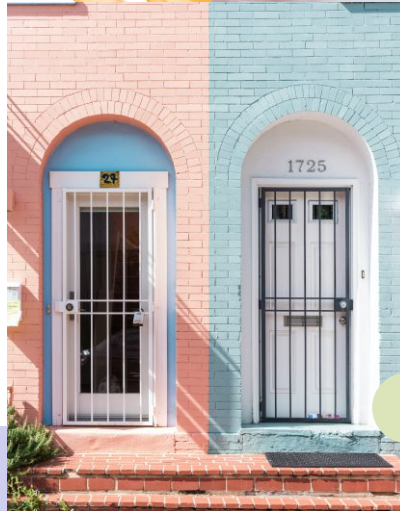

Experience the calming presence of delicate shades

Introducing "Pastello," our captivating series of pastel color-inspired vitrified tiles. With its gentle and serene palette, Pastello brings a touch of tranquility and elegance to any space. Each tile in this series is carefully crafted to capture the essence of soft pastel hues found in nature.