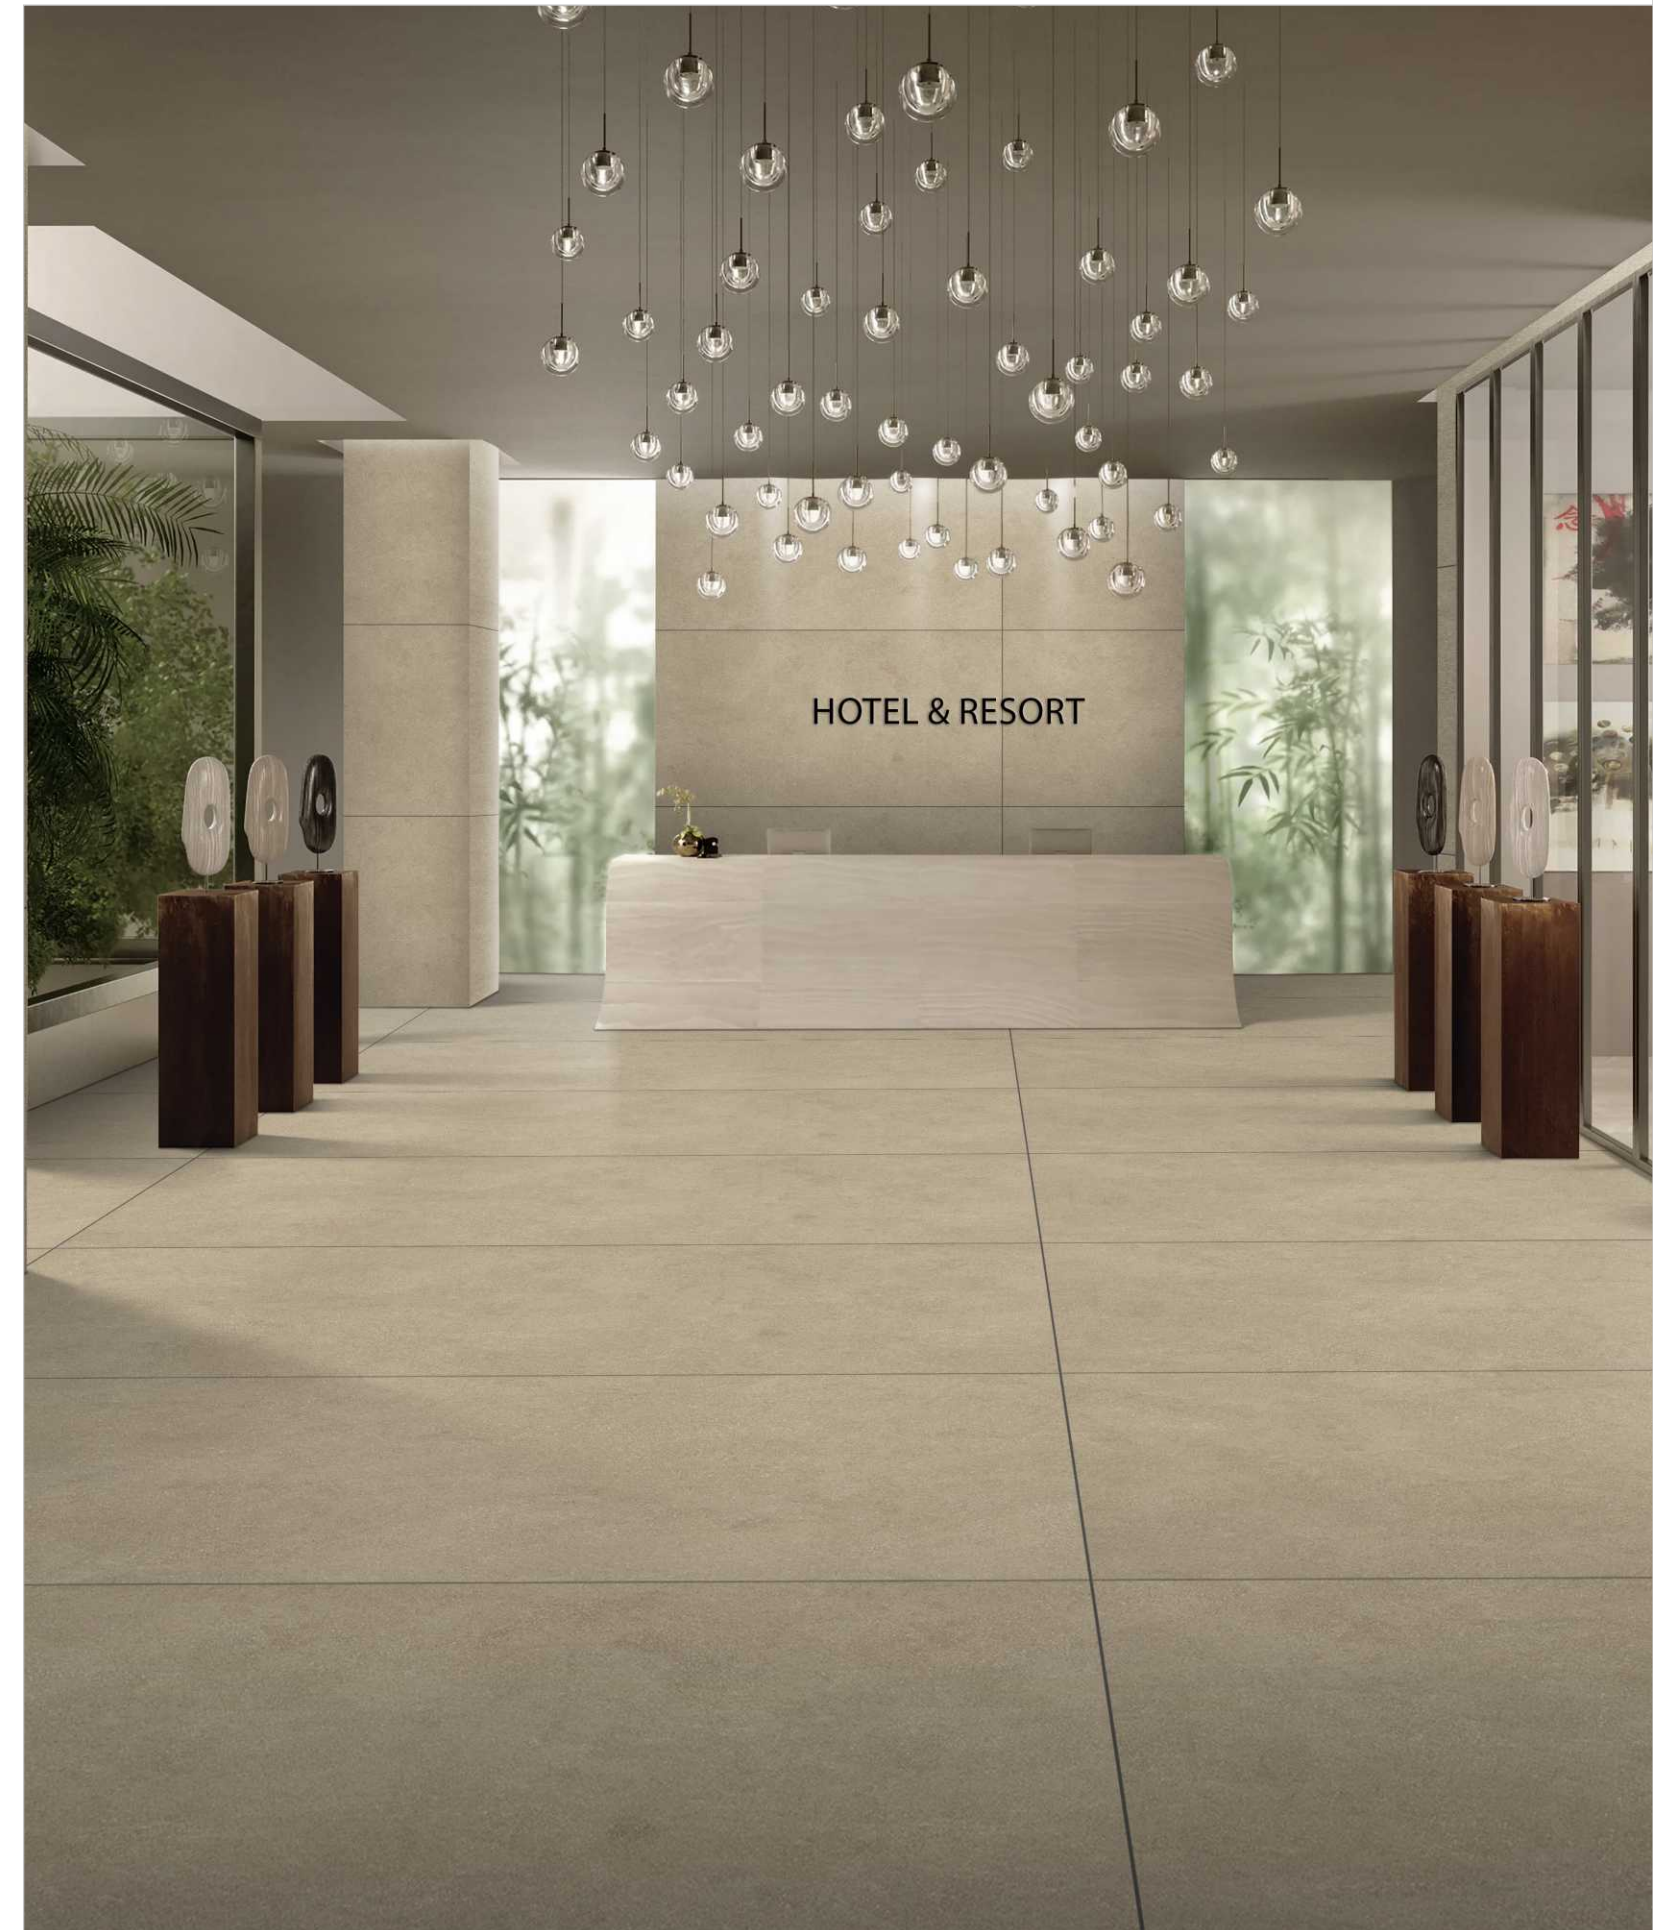

Cemento Ivory