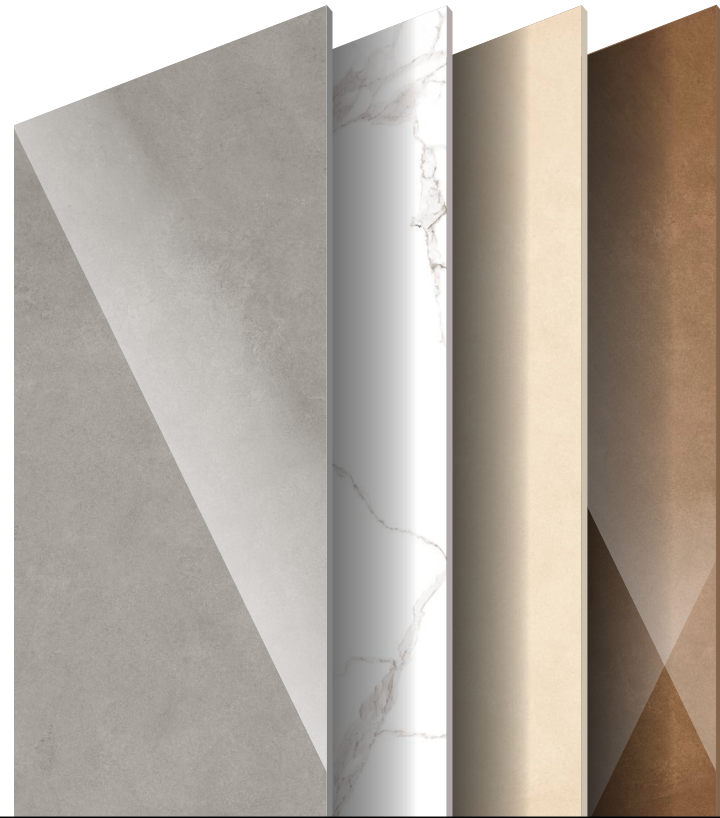

800x1600MM

Glossy | Matt | Carving | Highgloss

We believe that each and every space narrates a tale of its own and its the responsibility of the surfaces to bring it ashore. Hence we develop a gamut of the tiling solutions that can address class, creativity, aesthetics and innovations as there is nothing more beautiful than originality. Talking about our source of inspiration, mother earth, it goes without saying that nature is full of myriad moods and measures and we have tried to incorporate them in our tiles for you to witness priceless beauty. Besides, at NESSA each and everything is done with supreme precision and accuracy as for us, quality is the prime priority.

* * * *

Bringing
the art to
reality