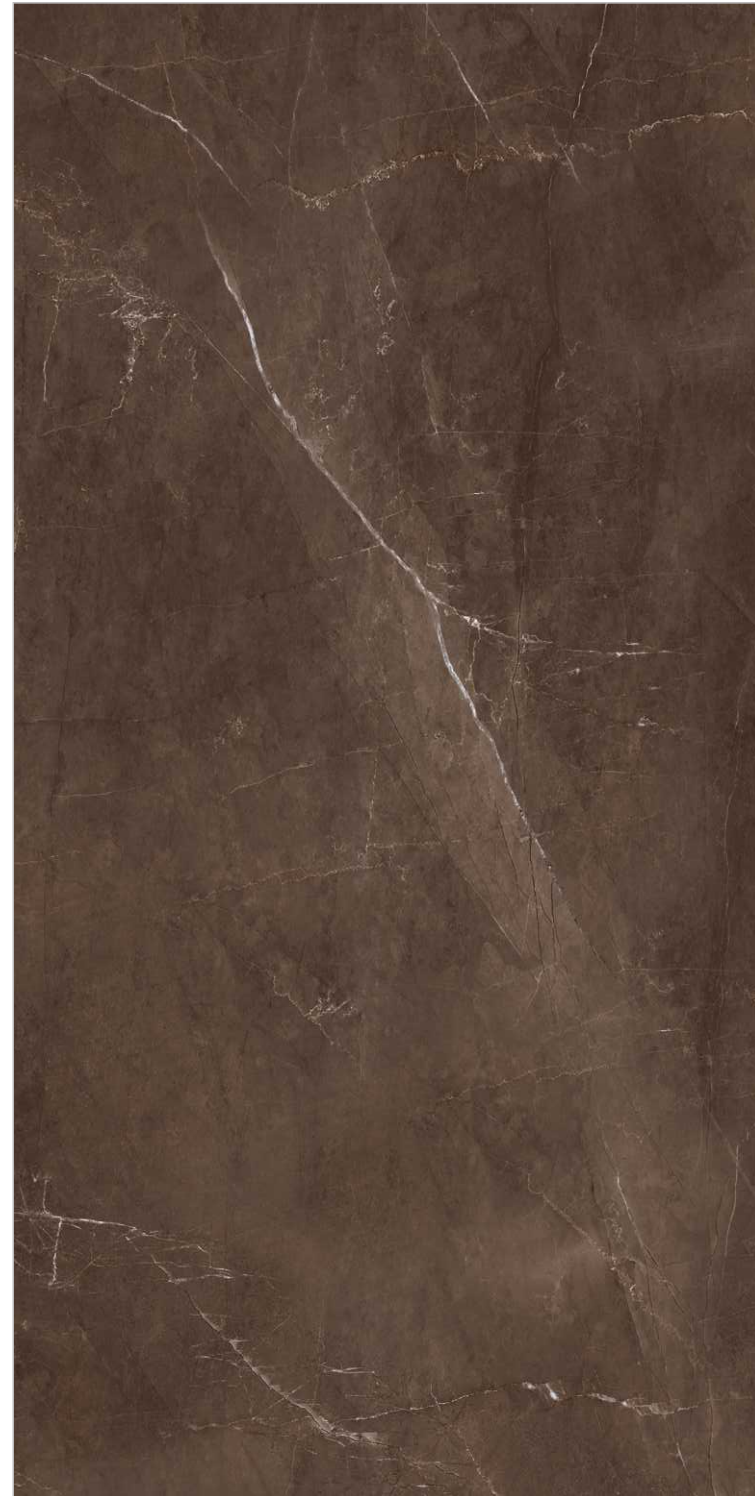

Madrid Coffee

800x1600 mm

High-Gloss

Random faces : 4

www.nessavitrified.com