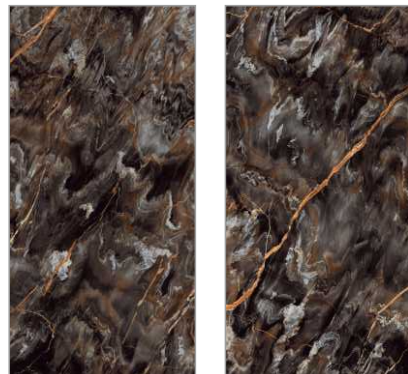

Guinness Red Onyx

800x1600 mm

High-Gloss

Random faces : 3

www.nessavitrified.com

Guinness Red Onyx

Madrid Azul

800x1600 mm