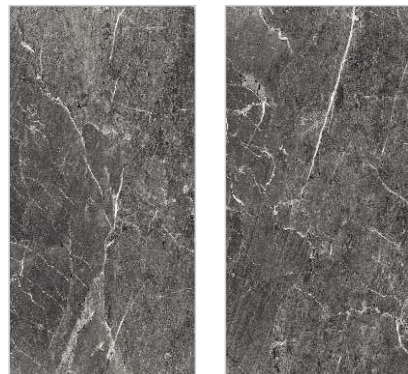

Artech Nero