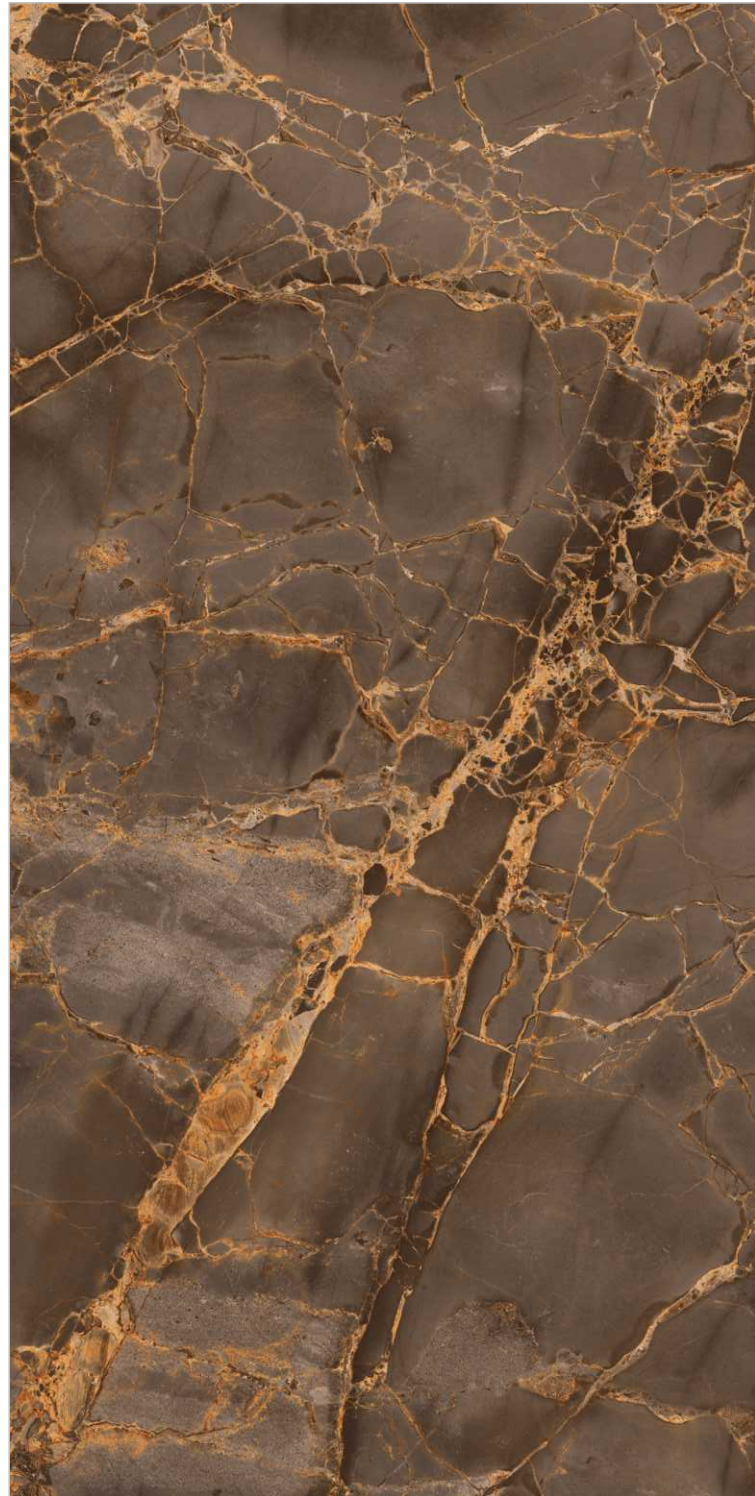

www.nessavitrified.com

Mercury Nero

Silver River

800x1600 mm

High-Gloss

Random faces : 6

www.nessavitrified.com

Silver River