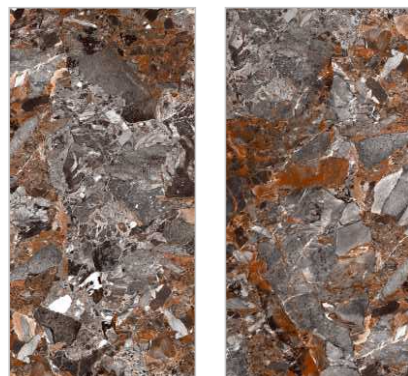

www.nessavitrified.com

Artech Nero

Estonia

800x1600 mm

High-Gloss

Random faces : 3

www.nessavitrified.com

Estonia