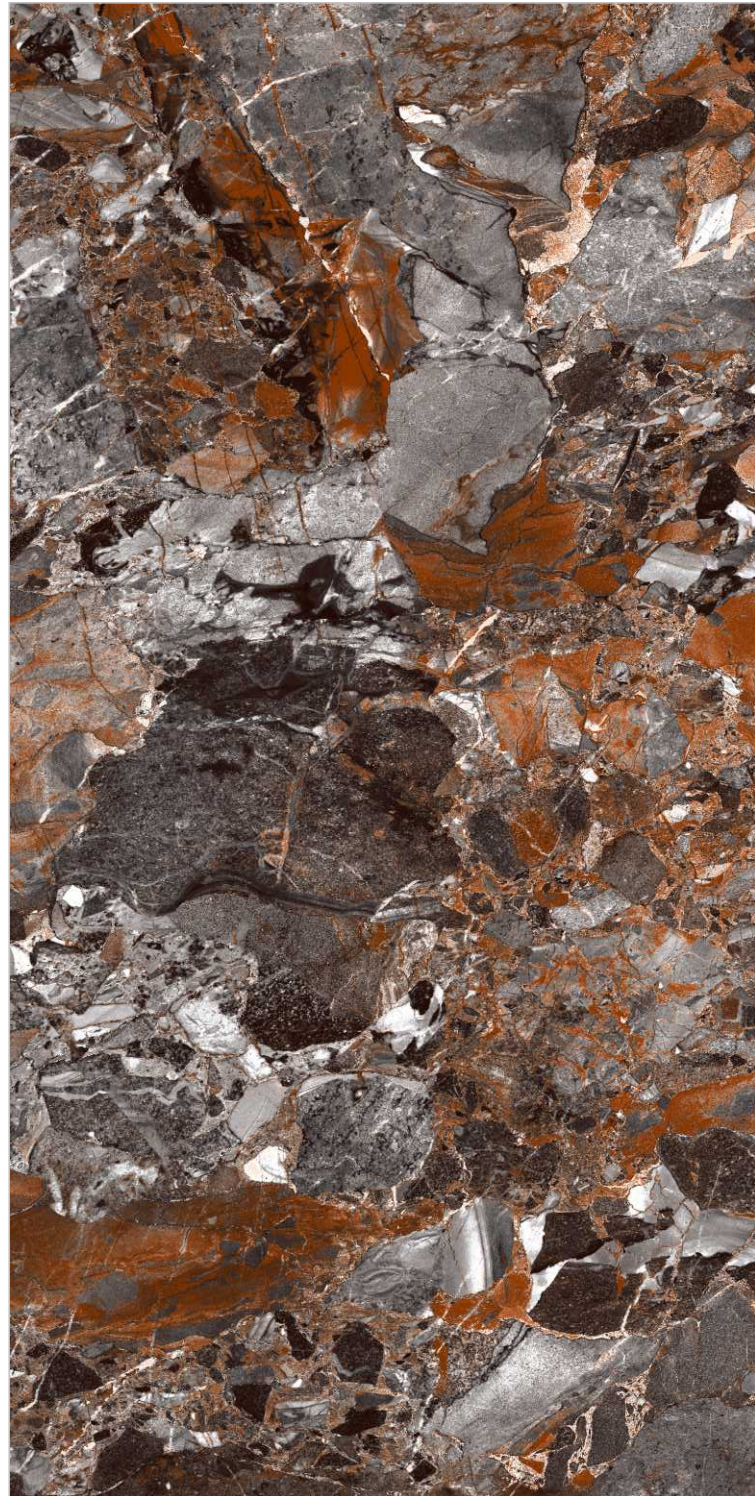

Estonia

800x1600 mm

High-Gloss

Random faces : 3

www.nessavitrified.com