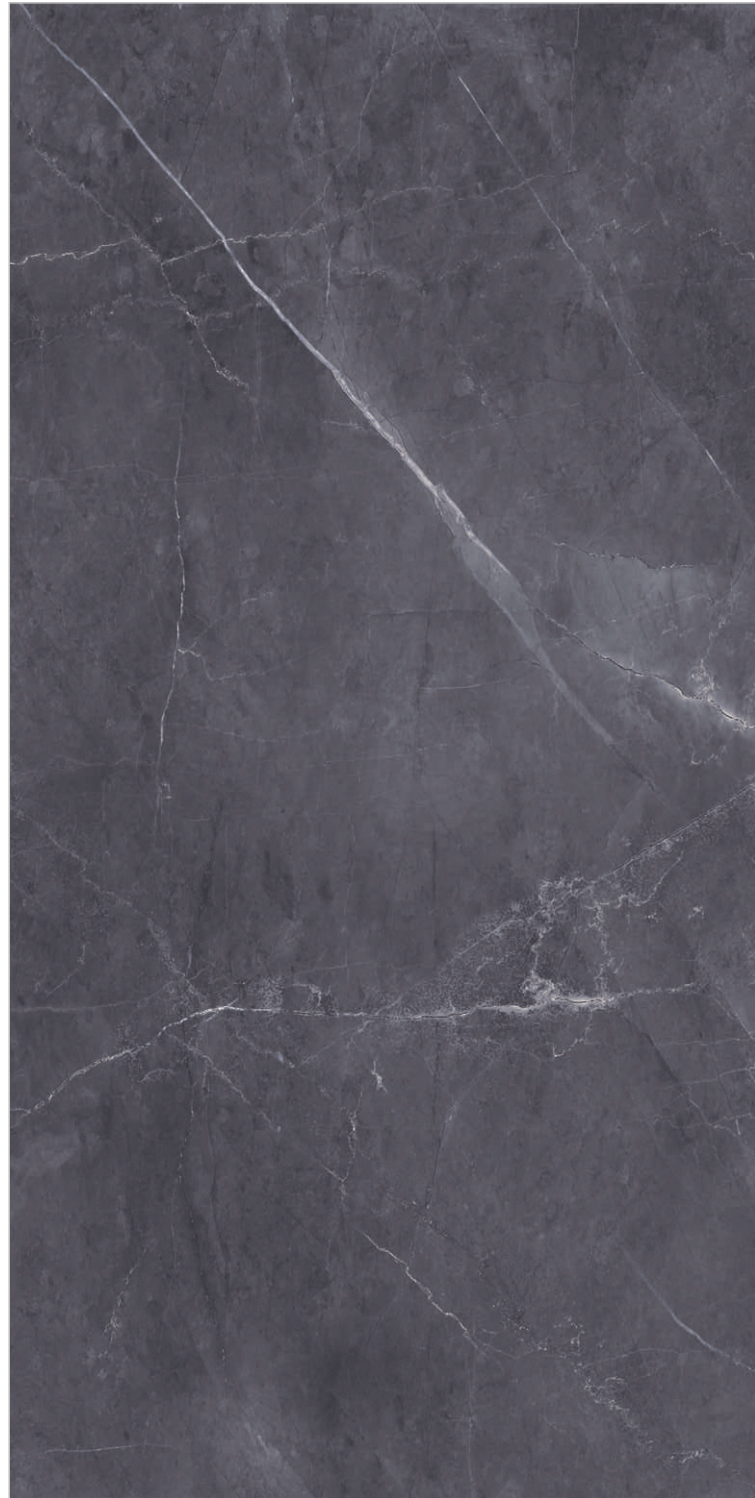

Guinness Red Onyx

800x1600 mm

High-Gloss

Random faces : 3

www.nessavitrified.com

Guinness Red Onyx

Madrid Azul

800x1600 mm