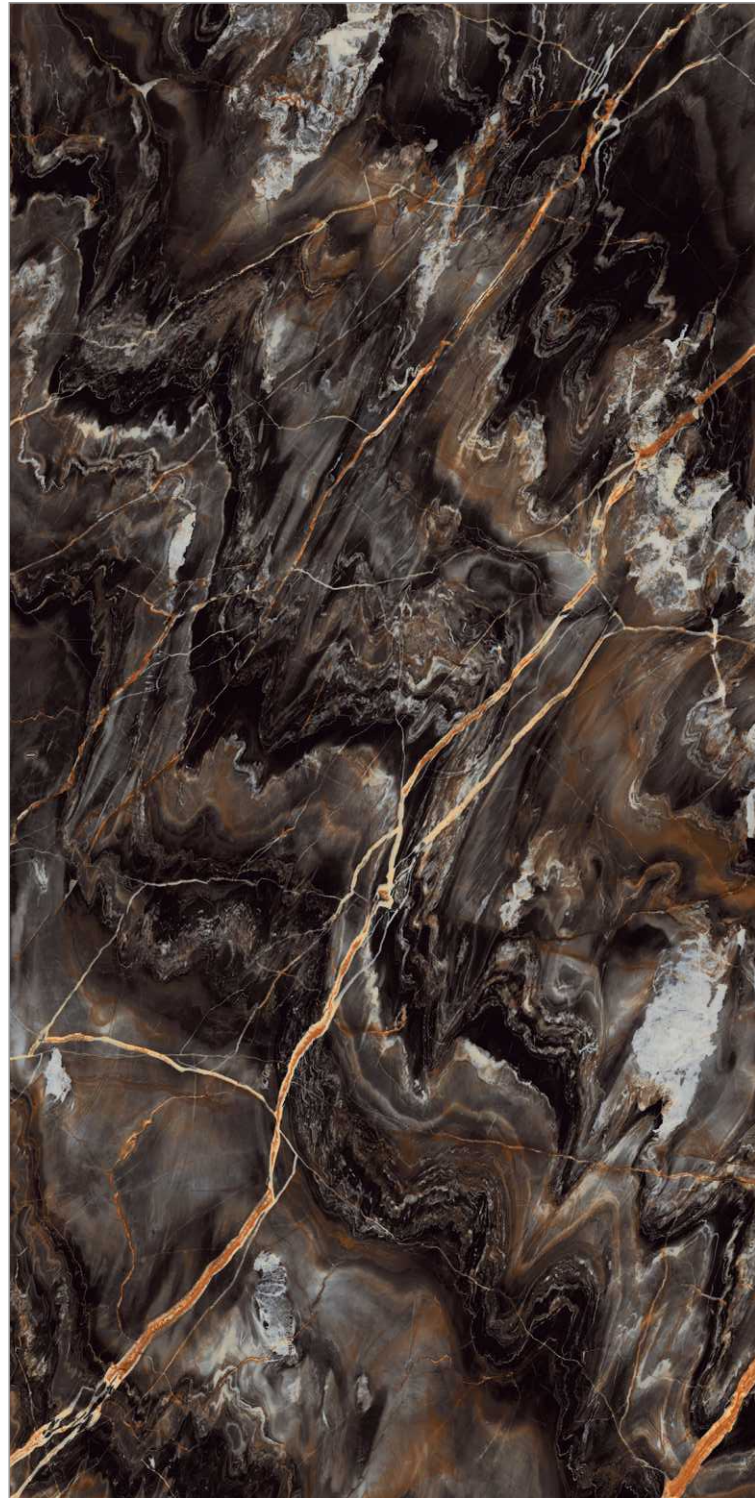

Guinness Red Onyx

800x1600 mm

High-Gloss

Random faces : 3

www.nessavitrified.com

Guinness Red Onyx

Madrid Azul

800x1600 mm