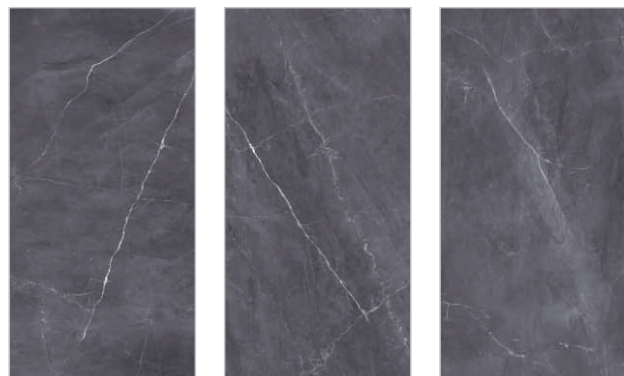

Madrid Azul