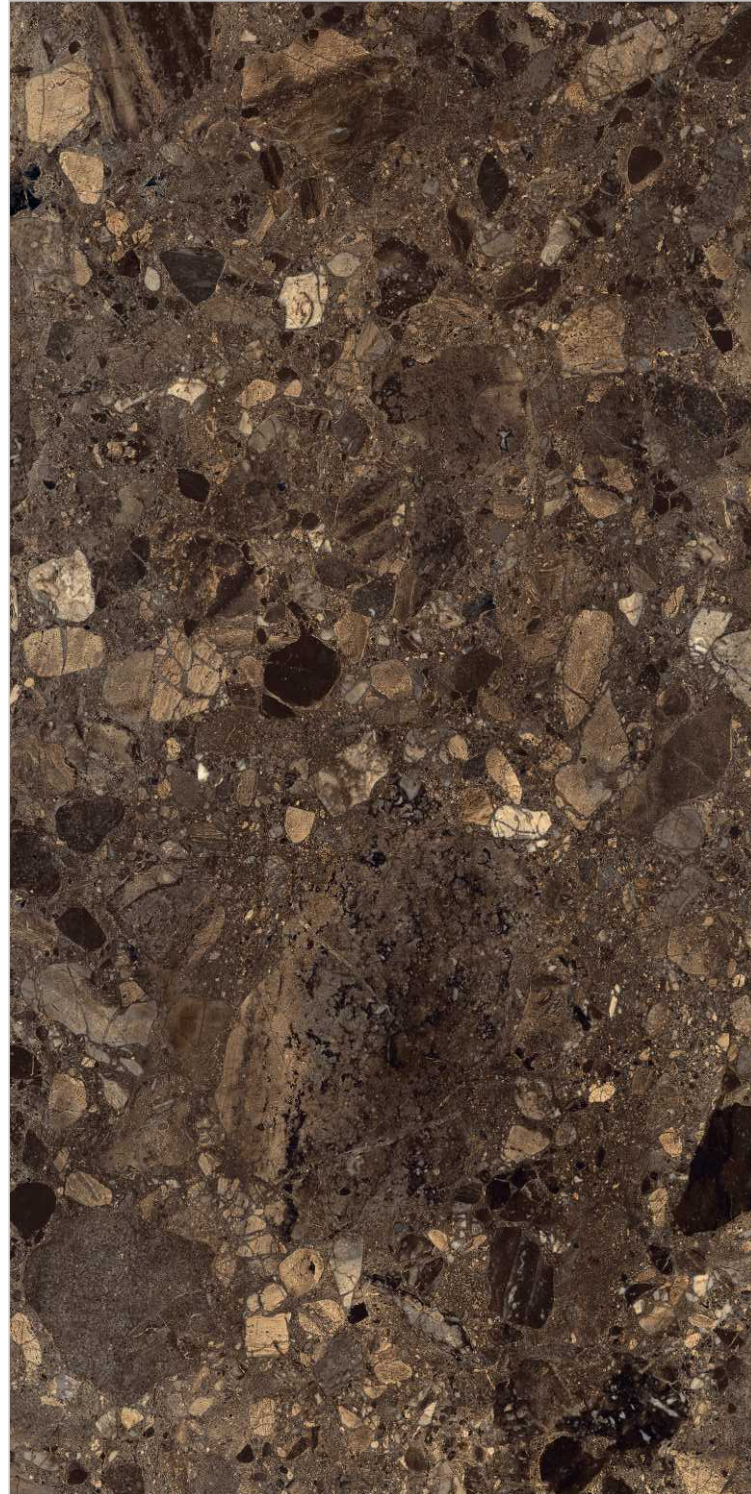

Adonis Nero

800x1600 mm

High-Gloss

Random faces : 3

www.nessavitrified.com