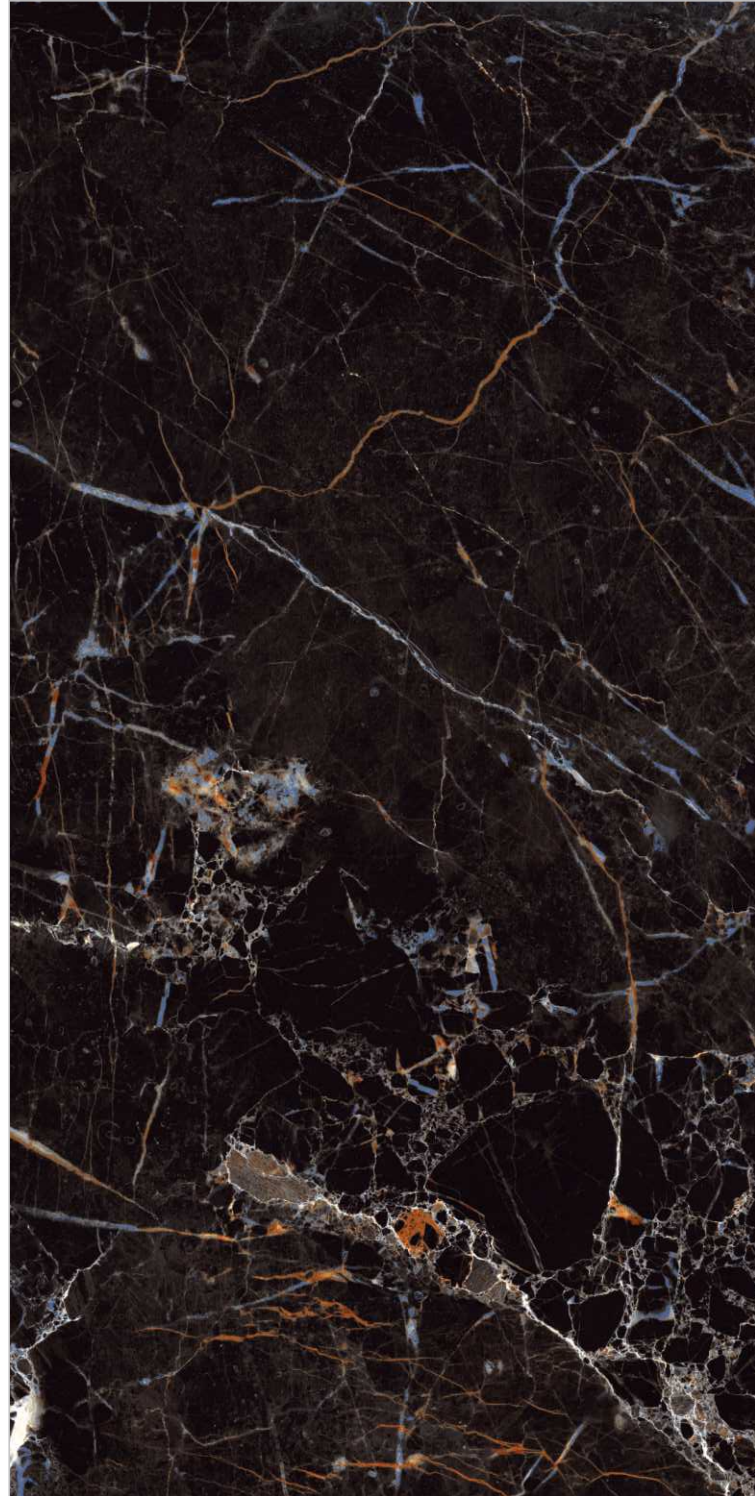

Mercury Nero

800x1600 mm

High-Gloss

Random faces : 5

www.nessavitrified.com