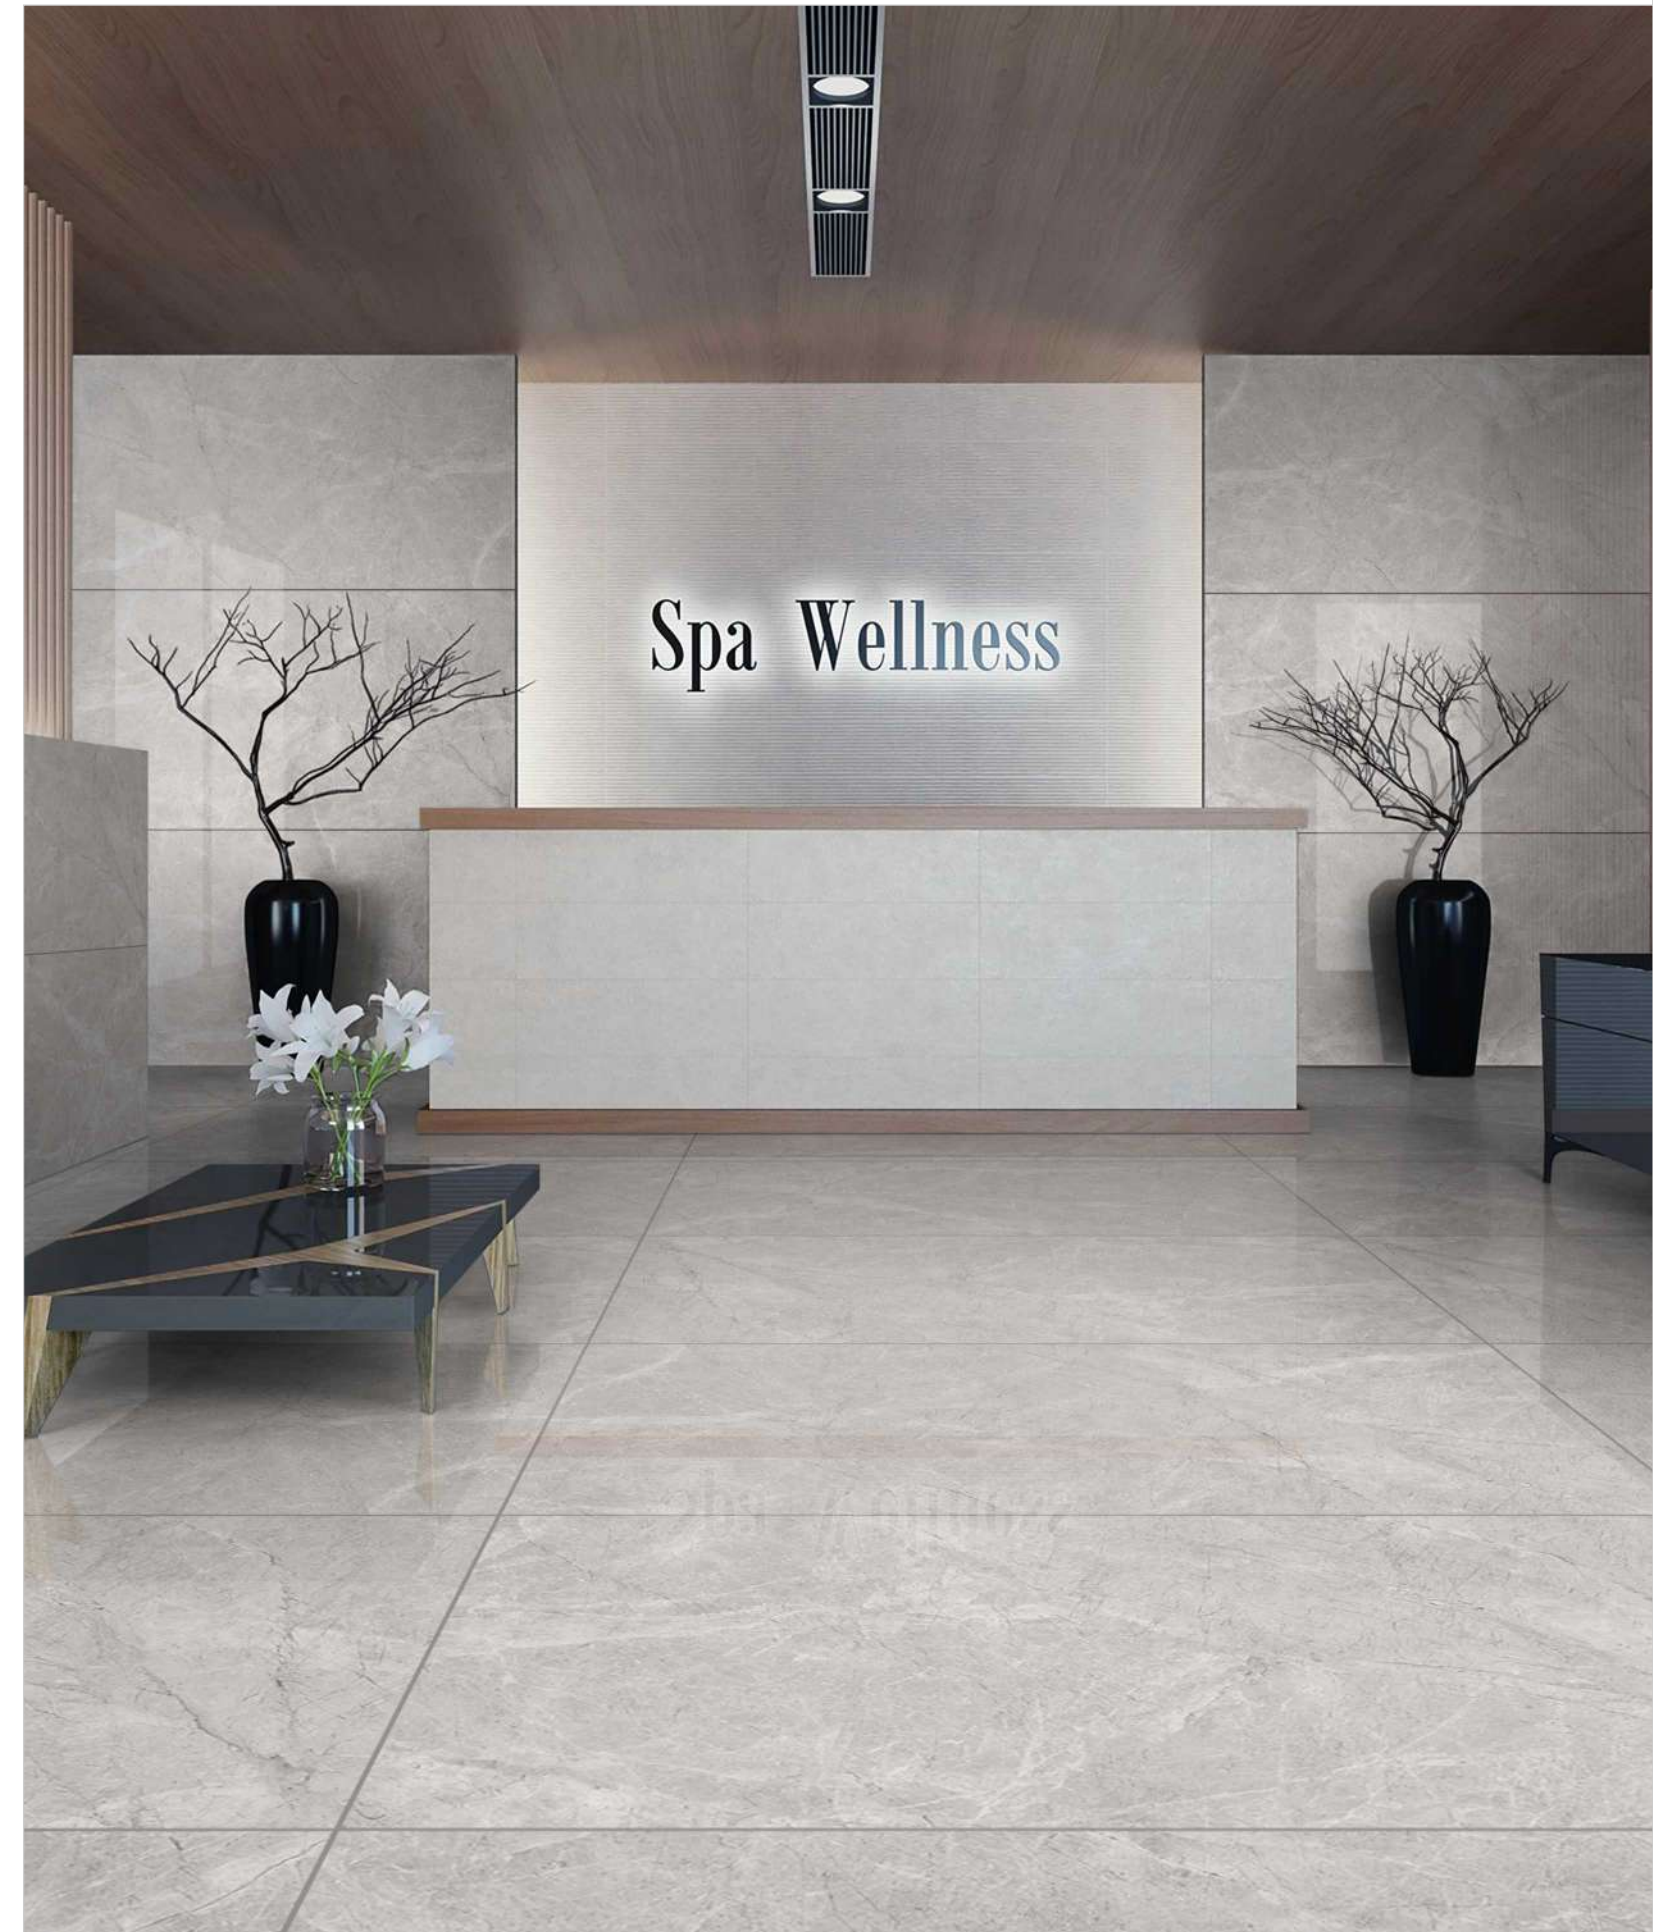

Krono
Grey^{New}

800x1600 mm

Glossy

Random faces : 3

www.nessavitrified.com

Krono Grey