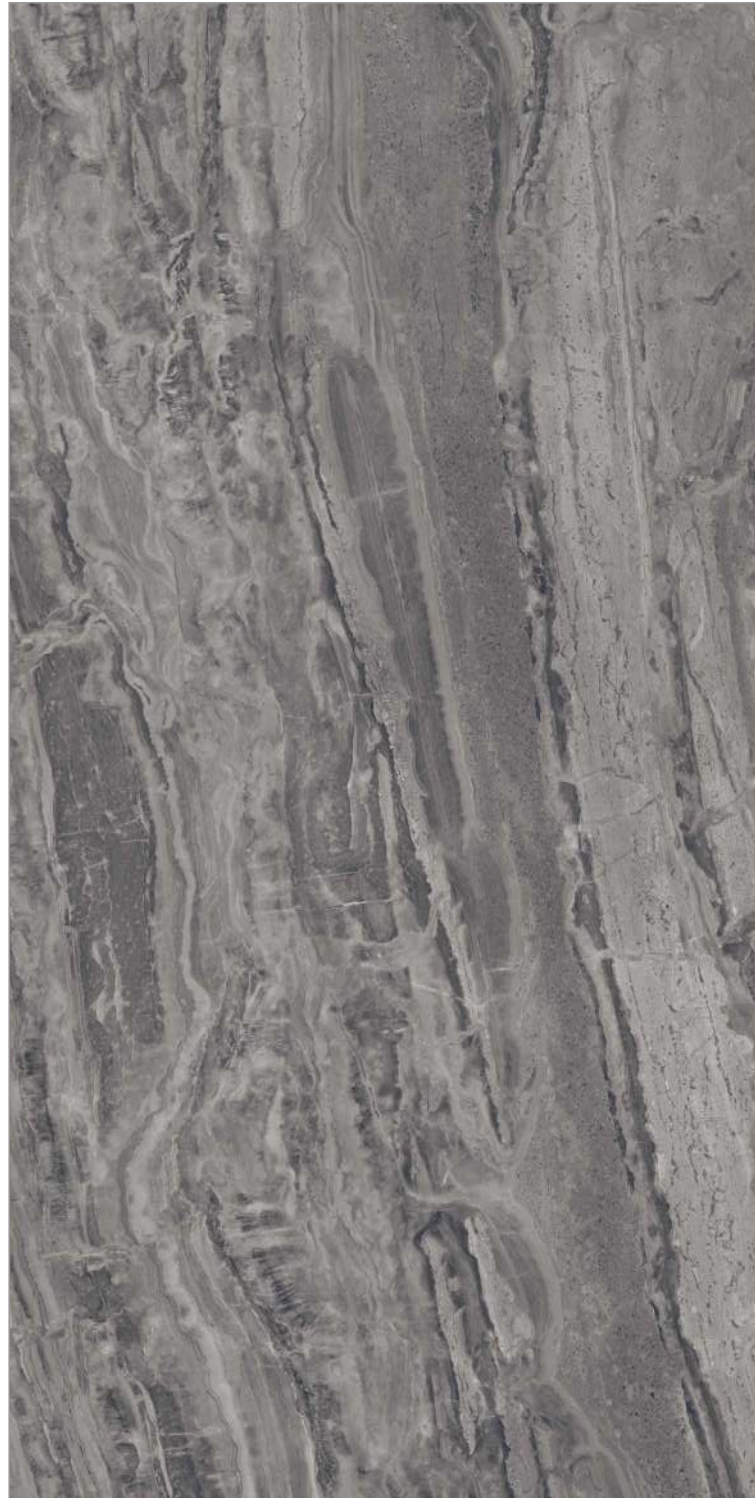

## Monaco Charcoal

800x1600 mm

Glossy

Random faces : 4

[www.nessavitrified.com](http://www.nessavitrified.com)

**Monaco Charcoal**