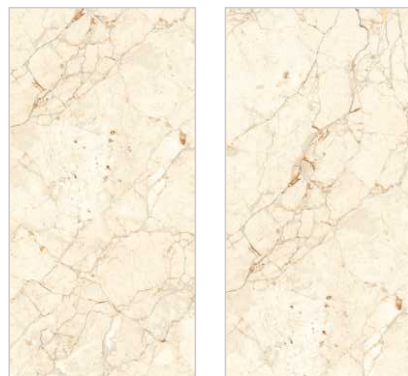

Sparkle Linea Crema