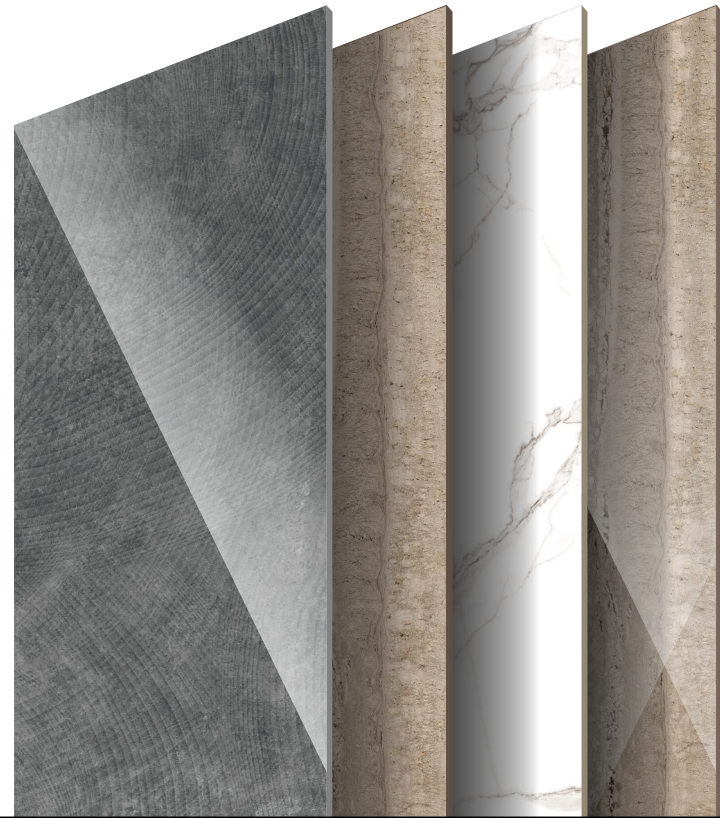

NESSA[®]
INNOVATIVE SURFACES

TILEVERSE

• THE •
ULTIMATE CARVING COLLECTION

800 x 1600 mm

Embracing
in style

Nessa, the word itself defines pure. The attractiveness one expects their home to exude. Time, trends and technology keep on changing and updating and so should your decor aesthetics. The ceramic industry has been evolving at the speed of light in recent time due to the vast market expansion and the latest innovations in terms of technology. We believe that each and every space narrates a tale of its own and its the responsibility of the surfaces to bring it ashore. Hence we develop a gamut of the tiling solutions that can address class, creativity, aesthetics and innovations as there is nothing more beautiful than originality. Talking about our source of inspiration, mother earth, it goes without saying that nature is full of myriad moods and measures and we have tried to incorporate them in our tiles for you to witness priceless beauty. Besides, at NESSA each and everything is done with supreme precision and accuracy as for us, quality is the prime priority.

Introducing
**The ultimate
Tileverse**

800x1600MM

Glossy | Matt | Carving | Highgloss

We believe that each and every space narrates a tale of its own and its the responsibility of the surfaces to bring it ashore. Hence we develop a gamut of the tiling solutions that can address class, creativity, aesthetics and innovations as there is nothing more beautiful than originality. Talking about our source of inspiration, mother earth, it goes without saying that nature is full of myriad moods and measures and we have tried to incorporate them in our tiles for you to witness priceless beauty. Besides, at NESSA each and everything is done with supreme precision and accuracy as for us, quality is the prime priority.