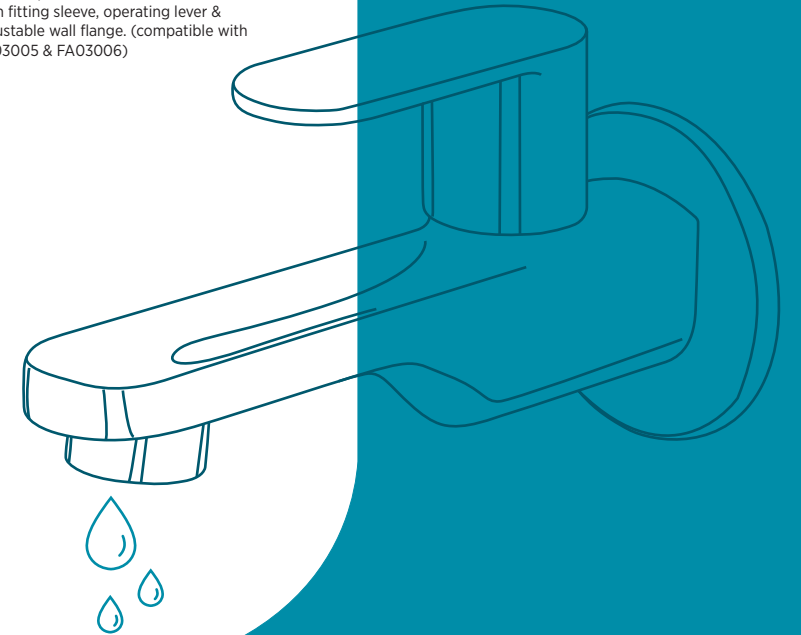

FF10019

Single lever basin mixer w/o popup waste system with 460mm long braided hoses

FF10024

Exposed part kit of single lever concealed diverter regular consisting of operating handle, wall flange & button (compatible with FA02002)

FF10025

Exposed part kit of single lever concealed diverter high flow & 3 inlet consisting of operating handle, wall flange & button (compatible with FA02003 & FA02004)

FF10026

Bath tub spout with wall flange

FF10027

Bath tub spout with wall flange & button arrangement for telephonic shower

FF10029

Exposed part kit of single lever basin mixer (wall mounted) (compatible with FA13001)

FF10031

Concealed stop cock with adjustable wall flange (15 mm)

FF10032

Concealed stop cock with adjustable wall flange (20 mm)

FF10015

Exposed part kit of concealed stop cock with fitting sleeve, operating lever & adjustable wall flange (compatible with FA03001, FA03002, FA03003 & FA03004)

FAUCET COLLECTION

Stellar form of elegant designs.

FF10021

Single lever wall mixer provision for overhead shower with 115 mm long bend pipe, connecting legs & wall flanges

FF10033

Exposed part kit of concealed flush cock with fitting sleeve, operating lever & adjustable wall flange. (compatible with FA03005 & FA03006)

FF10020

Single lever basin mixer with 150mm extension body fixed spout w/o popup waste system & 460mm long braided hoses

PRECIOUS

Optimum performance
with regal design