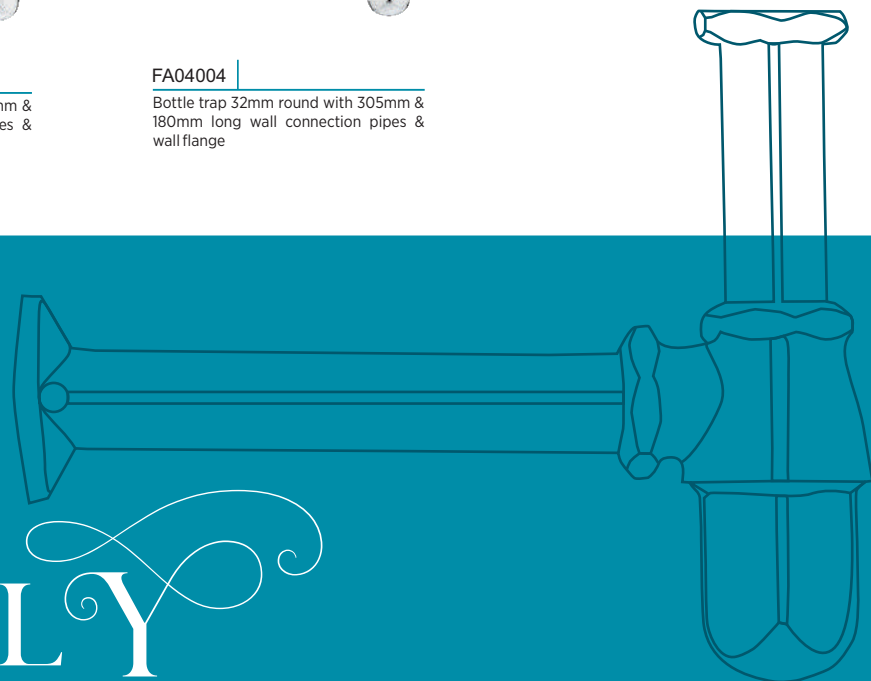

LIVELY

ALLIED ITEMS  
Waste Coupling

FA04005  
Waste coupling 32mm project half thread with 80mm height

FA04006  
Waste coupling 32mm project full thread with 80mm height

FA04007  
Waste coupling 32mm regular half thread with 80mm height