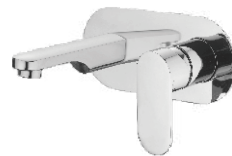

FF10029

Exposed part kit of single lever basin mixer (wall mounted) (compatible with FA13001)