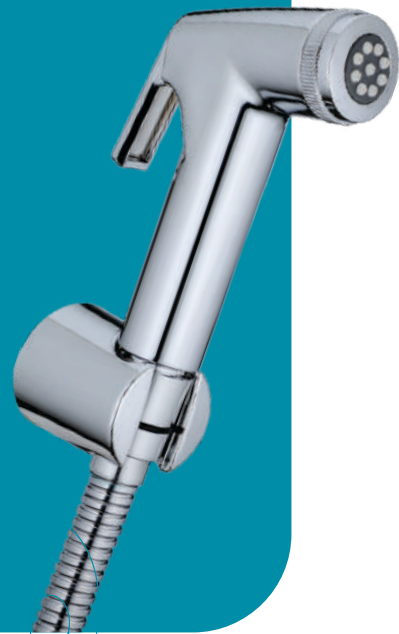

# SHOWER COLLECTION

Health Faucets

**FS06001**

Health faucet ABS body with wall hook and PVC chrome hose pipe

**FS06002**

Health faucet ABS body with wall hook and pvc chrome hose pipe

**FS06006**

Health faucet ABS body with rabbit cleaning nozzle and wall hook and 1m flexible tube