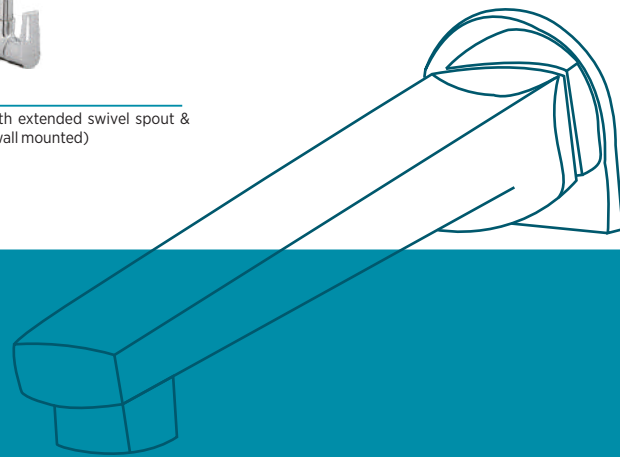

FAUCET COLLECTION
Feel the magnificence of curves.

RIPPLES
of opulence