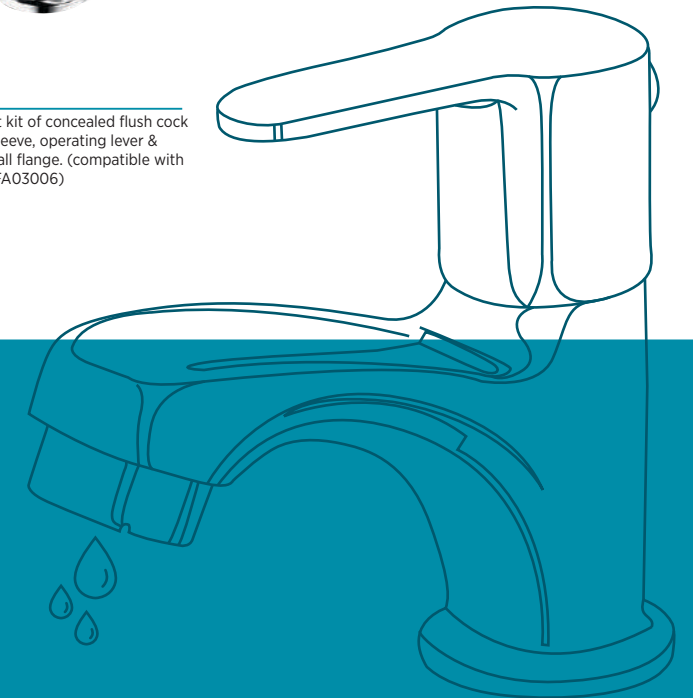

FAUCET COLLECTION

Experience the ethereal and surreal aura.

FAUCET COLLECTION

Experience the ethereal and surreal aura.

FF02015
Exposed part kit of concealed stop cock with fitting sleeve, operating lever & adjustable wall flange (compatible with FA03001, FA03002, FA03003 & FA03004)

CHARM