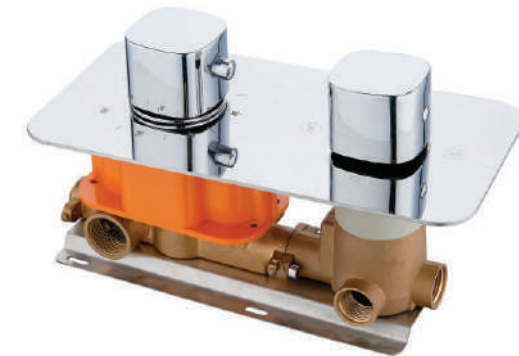

**FA14005**  
Thermostatic shower mixer  
with 2 function

**FF10001**  
Pillar cock

**FF10018**  
Pillar cock extended body 250mm

**FF10002**  
Bib cock with wall flange

**FF10003**  
Long body bib cock with wall flange