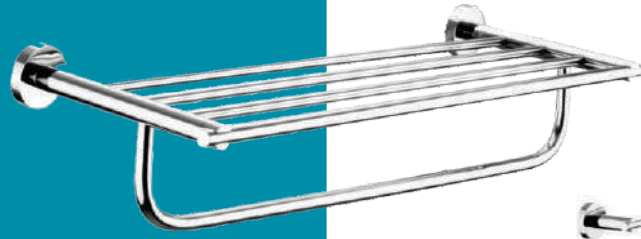

# FLAVIA

BATH ACCESSORIES COLLECTION

A surrounding brought to life by nature.

**FB02001**  
Towel rail 600mm long

**FB02002**  
Towel rack 600mm long with lower hanger

**FB02003**  
Towel ring

**FB02004**  
Tumbler holder with frosted glass