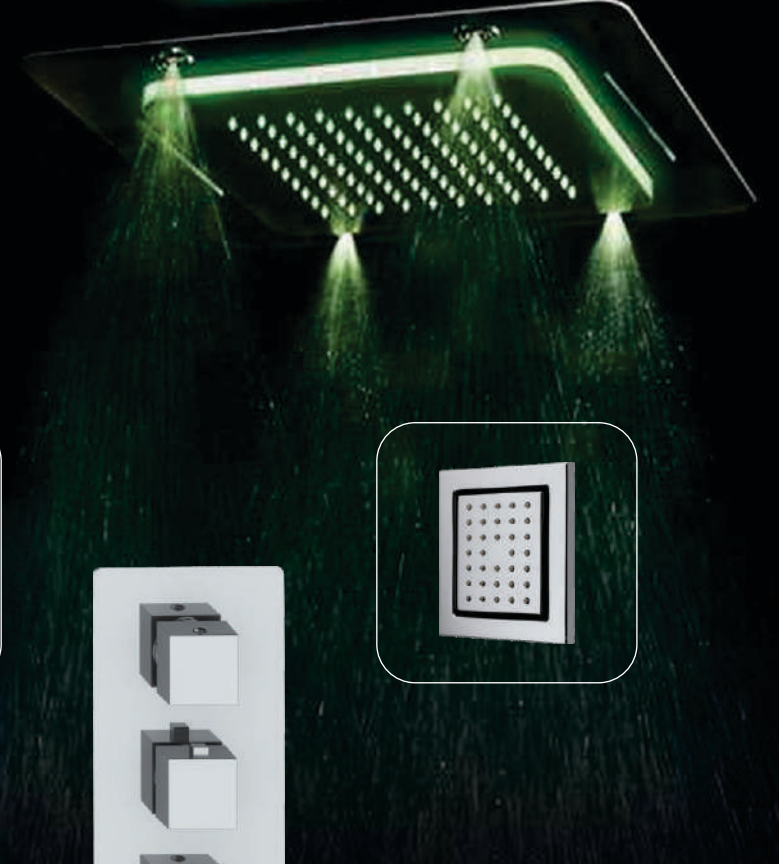

94  
ALLIED ITEMS  
ALLIED COLLECTION

28  
PHOENIX  
FAUCETS

48  
AERO  
FAUCETS

60  
EDEN PRO  
FAUCETS

68  
SHOWERS  
RANGE  
SHOWERS AND  
HEALTH FAUCETS

90  
EVON  
BATH ACCESSORIES

THERMOSTAT SHOWER MIXER  
MAKE YOUR EVERYDAY BATHS EXCITING WITH OUR COLORFUL SHOWERS